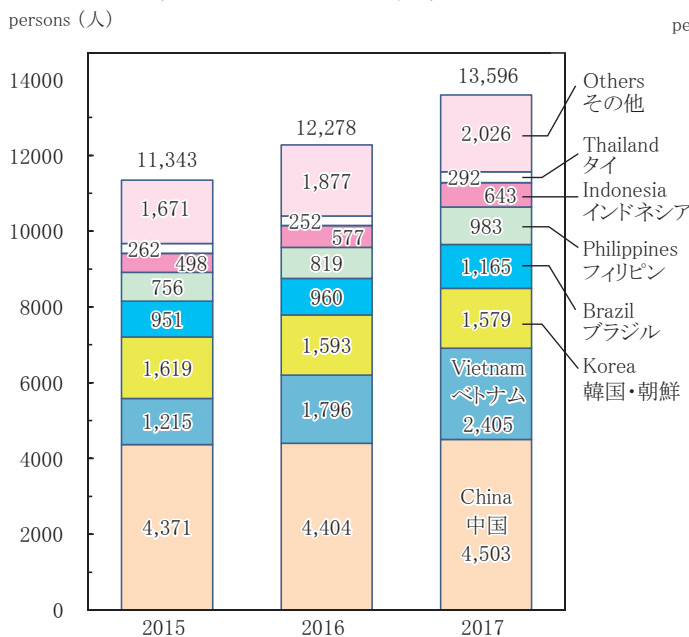

FOREIGN RESIDENTS IN ISHIKAWA (石川県の外国人住民数)

Source : International Exchange Division, Ishikawa Prefectural Government
資料 : 石川県国際交流課