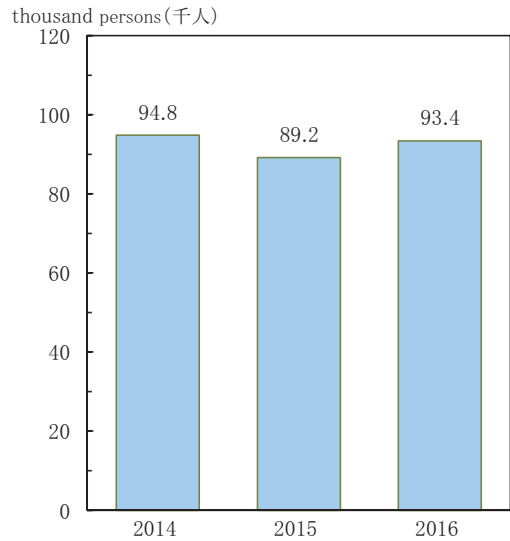

INTERNATIONAL EXCHANGE (国際交流)

In 2016, 93,375 people embarked abroad from Ishikawa, an increase of 4.7% from the previous year.

The number of foreign residents registered in Ishikawa Prefecture was 13,596 as of end of 2017. Among these there are 4,503 Chinese, which is the highest among foreign nationalities, as well as 2,405 Vietnamese, 1,579 Koreans, 1,165 Brazilians, 983 Filipinos and 643 Indonesians as well as other foreign nationals.

As of May 1, 2017, there were 1,918 international students studying at various higher education institutes in Ishikawa Prefecture. 1,822 students were from Asia, 51 students were from Europe, and 14 students were from North America.

2016年の石川県の出国者数は93,375人で、前年に比べて4.7%増加しています。

2017年末現在の県内の外国人住民数は13,596人で、国別で最も多いのは中国4,503人となっており、次にベトナム2,405人、韓国・朝鮮1,579人、ブラジル1,165人、フィリピン983人、インドネシア643人などの順になっています。

外国人留学生は2017年5月1日現在、県内教育機関が受け入れているのは1,918人で、地域別ではアジア1,822人、ヨーロッパ51人、北米14人などとなっています。

TRAVELS OVERSEAS IN ISHIKAWA (石川県の出国者数)

Source : Ministry of Justice
資料 : 法務省