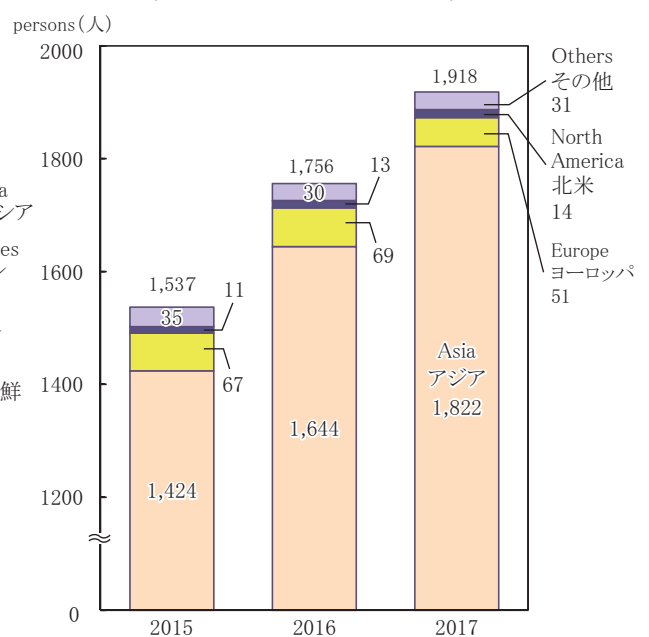

FOREIGN STUDENTS IN ISHIKAWA (石川県の外国人留学生数)

Source : International Exchange Division, Ishikawa Prefectural Government
資料 : 石川県国際交流課